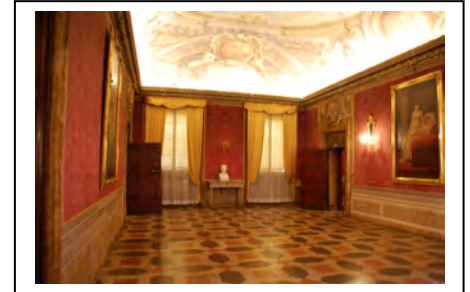

General Contractor : NA

Furniture : various, Italy

Lighting : Artemide, ViaBizzuno, IGuzzini Italia Spa, Italy

Decorative furniture : Molteni&C, Italy

furniture : Molteni&C, Italy

scenography : Mauro Chiesa