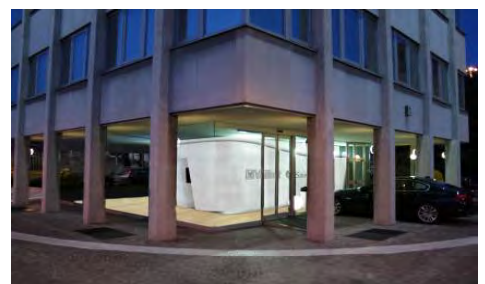

Vaillant Group Italia Spa, Regional Headquarter, Milan, Italy.....Phase # 2 .....2012 - 2013 WP

Design : 21architettura, Sergio A. Danese Architects

Mission : design, budget, permits process, bidding, G.C. awarding, construction, accounting, permits

General Contractor : TBC

Furniture : various, Italy

Lighting : various, Italy

Decorative furniture : various, Italy

Central furniture : Targa Italia, Italy

Project's specifications :

facade: insert of bio-cement cells with plants and flowers
vertical garden portions

windows : silver alluminium

floor : self-leveling resin grey cloud pattern, oak natural wood

ceilings : plaster boards

lighting : various suppliers

cafeteria : white resin floor, lighted wall picture, organic shape tables by Tarda Italia

lounge : oak natural floor, lighted wall image, wall black board for employees use, furniture by Kartell Italia design P. Starck

tower lobby : organic rounded birch wood lift shaft covering, led lighth fixtures

courtyard smokers' lounge : custom made umbrella, floating teak floor, wall graphy, furniture by kartell Italia, design P. Stark