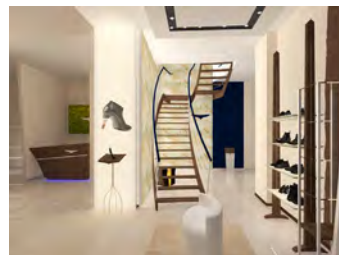

Alberto Guardiani, Flag ship, Milan , Italy.....2013 – 2014

Design : Giorgio Armani & Claudio Silvestrin London UK.

Mission : project director responsible for design, budget, permits process, bidding, G.C. awarding, construction, relashions with the City of Beverly Hills, rappresentative of the Company in front of the Ownership and his local team in charge of the construction of the building;

General Contractor : Alain Hirsh Construction Co, Long Beach, CA, Usa.

**Local Architect : Dennis Group San Diego, CA, Usa.
Space Architects Los Angeles, CA, Usa.
PB Architects, Newport Coast, CA, Usa.**

Lighting : Viabizzuno Italia Spa, Italy.

Furniture : Permasteelisa Retail Spa Italia, Italy.

Decorative furniture : DeSede CH, Switzerland

Central furniture : Azucena Milan, Italy.

Perimetral displays : Viabizzuno Italia Spa, Italy

Project's specifications :

- facade : red Frane marble;
- windows : natural brass with high performance extra-light glass
- floor and staircase : self leveling magnesite, with special sealing of the slab joins and under floor
- partitions : plaster boards
- ceilings : plaster boards
- lighting : design by Viabizzuno Italy
- perimetral furniture : natural nut, natural brass, feltro panels
- perimetral shelving : special alluminium with no-wire lighting power system
- central furniture : natural brass, natural nut, extra-light glass
- facilities : custom design in Vals stone
- roof : event space in Vals stone, natural nut wood with garden area