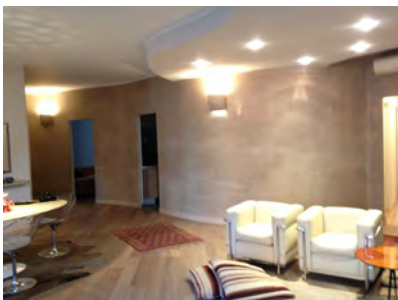

Decorative furniture : various, Italy

furniture : various, Italy

scenography : Mauro Chiesa

Project's specifications :

facade:

windows : natural oak wood

floor : natural wood, carpet, tiles

staircase : steel, natural wood