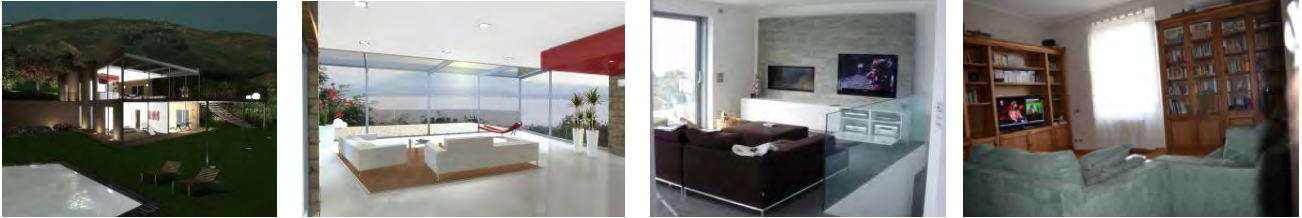

The history book twothousandseventeen.

21architettura

THE HISTORY BOOK

Projects @ 2019.

Corporate Clients @ 2017.

Sergio Alberto Danese

Milano 21.10.1959

Via San Antonio 79, 28040 Lesa, NO