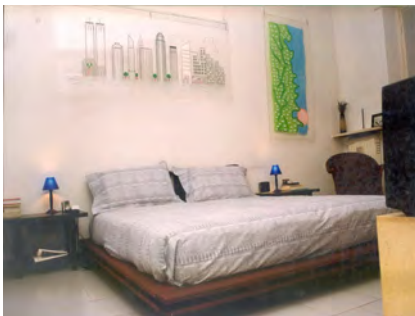

The Dreams .....1990 – 2019.
painting on transparent surfaces