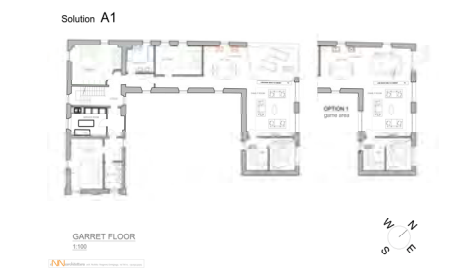

Villa Ca'Bianca, Lake Maggiore District, Dormelletto, IT.....2017

Design : 21architettura, Sergio A. Danese Architects

Mission : design, interior design, budget, bidding, G.C. awarding, construction, accounting.

General Contractor : NA

Furniture : various, Italy

Lighting : Artemide, IGuzzini Italia Spa, Italy
Decorative furniture : various, Italy

furniture : various, Italy

scenography : Mauro Chiesa

Project's specifications :

- facade:
- windows : natural oak wood
- floor : natural wood, carpet, tiles
- staircase : steel, natural wood
- ceilings : plaster boards
- lighting : various
- furniture : various, custom made