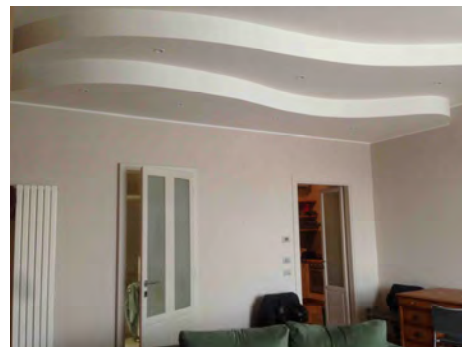

General Contractor : NA

Furniture : various, Italy

Lighting : Artemide, IGuzzini Italia Spa, Italy

Decorative furniture : various, Italy

furniture : various, Italy

scenography : Mauro Chiesa

Project's specifications :