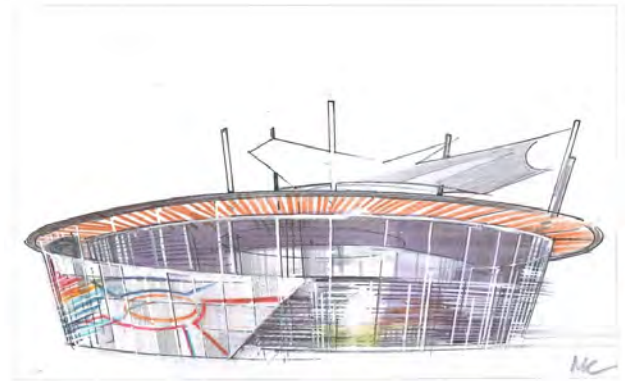

Project's specifications :

facade: Okalux insulating glass with timber grid
windows : natural steel with high performance extra-light glass
floor : self-leveling resin, natural wood,
staircase : steel, natural wood, glass
ceilings : plaster boards, acoustic wood, glass
lighting : design by Viabizzuno Italy
furniture : various
roof : event area in stone, wood with garden area
building facilities : hall, auditorium, dynamic meeting rooms, cafeteria
park : dynamic-organic loan, seasonal vegetation, water vascs