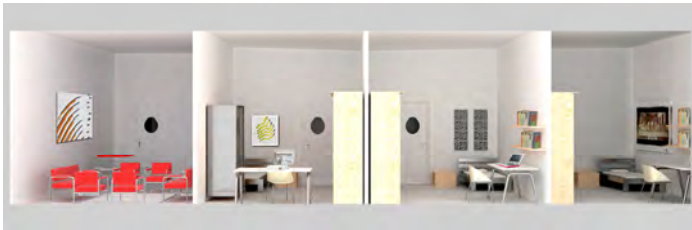

The Carlyle Group, Milan, Italy..... 2006.

Design : 21architettura, Sergio A. Danese Architects

Mission : project director responsible for design, budget, permits process, bidding, G.C. awarding, refurbishing, construction, relations with the City of Beverly Hills, representative of the Company in front of the Ownership and his local team in charge of the construction of the building;

General Contractor : Alain Hirsh Construction Co, Long Beach, CA, Usa.

Local Architect : Dennis Group San Diego, CA, Usa.
Space Architects Los Angeles, CA, Usa.
PB Architects, Newport Coast, CA, Usa.

Lighting : Viabizzuno Italia Spa, Italy.

Furniture : Permasteelisa Retail Spa Italia, Italy.

Decorative furniture : DeSede CH, Switzerland

Central furniture : Azucena Milan, Italy.

Perimetral displays : Viabizzuno Italia Spa, Italy