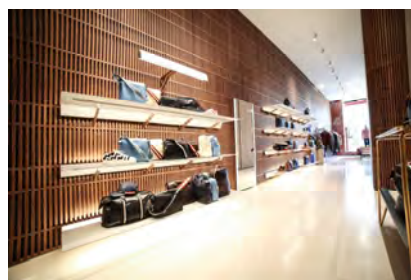

Bally Schuhfabriken CH, flagship store, 340 North Rodeo Dr , Beverly Hills, Los Angeles...2015-2017.

Design : David Chipperfield Architects, Milan.

Mission : project director responsible for design, budget, permits process, bidding, G.C. awarding, construction, relations with the City of Beverly Hills, representative of the Company in front of the Ownership and his local team in charge of the construction of the building;

General Contractor : Alain Hirsh Construction Co, Long Beach, CA, Usa.

Local Architect : Dennis Group San Diego, CA, Usa.
Space Architects Los Angeles, CA, Usa.
PB Architects, Newport Coast, CA, Usa.

Lighting : Viabizzuno Italia Spa, Italy.

Furniture : Permasteelisa Retail Spa Italia, Italy.

Decorative furniture : DeSede CH, Switzerland

Central furniture : Azucena Milan, Italy.

Perimetral displays : Viabizzuno Italia Spa, Italy

Leed Certification : Silver interior

Project's specifications :

- facade : red France marble;
- windows : natural brass with high performance extra-light glass
- floor and staircase : self leveling magnesite, with special sealing of the slab joins and under floor
- partitions : plaster boards
- ceilings : plaster boards
- lighting : design by Viabizzuno Italy
- perimetral furniture : natural nut, natural brass, feltro panels
- perimetral shelving : special alluminium with no-wire lighting power system
- central furniture : natural brass, natural nut, extra-light glass
- facilities : custom design in Vals stone
- roof : event space in Vals stone, natural nut wood with garden area