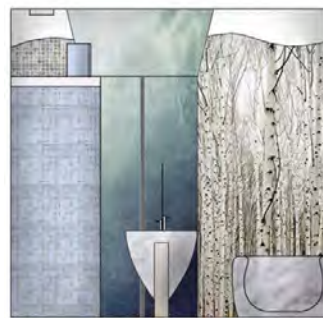

Decorative furniture : various, Italy

furniture : various, Italy

scenography : Mauro Chiesa

Project's specifications :

facade:

windows : natural oak wood

floor : natural wood, carpet, tiles

staircase : steel, natural wood