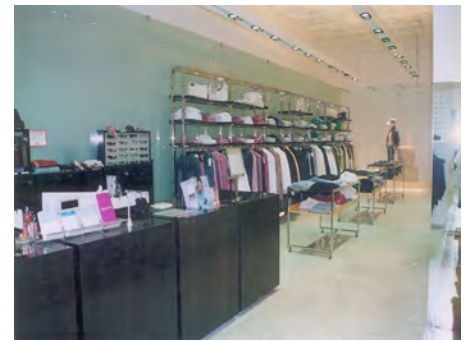

Decorative furniture : **Various Suppliers, Italy.**

Technical furniture : **Various Suppliers, Italy**

Project's specifications :

- facade: natural brass, black painted glass,
- windows : natural brass with high performance extra-light glass
- floor : carpet, natural wood
- ceilings : plaster boards
- lighting : design by Viabizzuno Italy
- perimetral furniture : natural nut, natural brass, extra-light glass
- perimetral shelving : extra light glass, velvet, saffiano
- central furniture : natural brass, natural nut, extra-light glass
- scenografic furniture : leather, fabrics