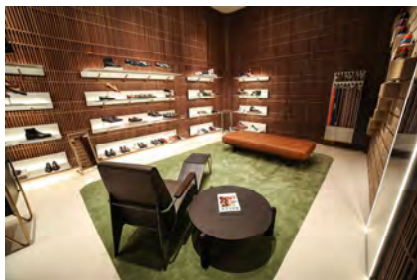

Bally Schuhfabriken CH, flagship store, 340 North Rodeo Dr , Beverly Hills, Los Angeles...2015-2017.

Design : David Chipperfield Architects, Milan.

Mission : project director responsible for design, budget, permits process, bidding, G.C. awarding, construction, relations with the City of Beverly Hills, representative of the Company in front of the Ownership and his local team in charge of the construction of the building;

General Contractor : Alain Hirsh Construction Co, Long Beach, CA, Usa.

Local Architect : Dennis Group San Diego, CA, Usa.
Space Architects Los Angeles, CA, Usa.
PB Architects, Newport Coast, CA, Usa.

Lighting : Viabizzuno Italia Spa, Italy.

Furniture : Permasteelisa Retail Spa Italia, Italy.

Decorative furniture : DeSede CH, Switzerland

Central furniture : Azucena Milan, Italy.

Perimetral displays : Viabizzuno Italia Spa, Italy

Leed Certification : Silver interior

Project's specifications :

- facade : red France marble;
- windows : natural brass with high performance extra-light glass
- floor and staircase : self leveling magnesite, with special sealing of the slab joins and under floor
- partitions : plaster boards
- ceilings : plaster boards
- lighting : design by Viabizzuno Italy
- perimetral furniture : natural nut, natural brass, feltro panels
- perimetral shelving : special alluminium with no-wire lighting power system
- central furniture : natural brass, natural nut, extra-light glass
- facilities : custom design in Vals stone
- roof : event space in Vals stone, natural nut wood with garden area