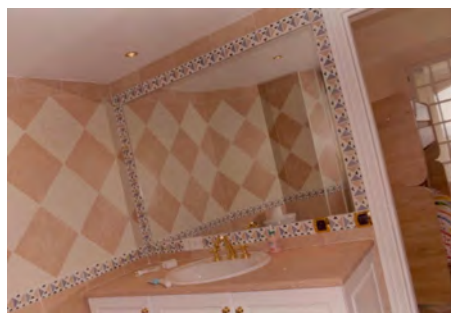

Villa, Cannes, French Riviera, FR.....2000-2002

Design : 21architettura, Sergio A. Danese Architects

Mission : design, interior design, budget, bidding, G.C. awarding, construction, accounting.

General Contractor : Imprresa Russo Mougins, FR

Furniture : various, Italy

Lighting : Artemide, IGuzzini Italia Spa, Italy

Decorative furniture : various, Italy

furniture : various, Italy

Project's specifications :

facade: natural oak wood, light withe external paint

windows : steel

floor : light grey resin, italian nut wood

roof : glass front, natural stone floor

lighting : various

furniture : various, custom made

external staircase : steel, natural wood

garden : loan, pool with oak path