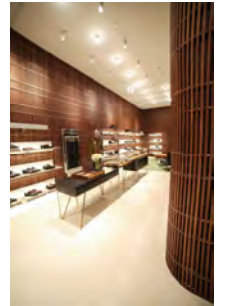

Bally Schuhfabriken CH, flagship store, 340 North Rodeo Dr , Beverly Hills, Los Angeles...2015-2017.

Design : David Chipperfield Architects, Milan.

Mission : project director responsible for design, budget, permits process, bidding, G.C. awarding, construction, relations with the City of Beverly Hills, representative of the Company in front of the Ownership and his local team in charge of the construction of the building;

General Contractor : Alain Hirsh Construction Co, Long Beach, CA, Usa.

Local Architect : Dennis Group San Diego, CA, Usa.
Space Architects Los Angeles, CA, Usa.
PB Architects, Newport Coast, CA, Usa.

Lighting : Viabizzuno Italia Spa, Italy.

Furniture : Permasteelisa Retail Spa Italia, Italy.

Decorative furniture : DeSede CH, Switzerland

Central furniture : Azucena Milan, Italy.

Perimetral displays : Viabizzuno Italia Spa, Italy

Leed Certification : Silver interior

Project's specifications :

- facade : red France marble;
- windows : natural brass with high performance extra-light glass
- floor and staircase : self leveling magnesite, with special sealing of the slab joins and under floor
- partitions : plaster boards
- ceilings : plaster boards
- lighting : design by Viabizzuno Italy
- perimetral furniture : natural nut, natural brass, feltro panels
- perimetral shelving : special alluminium with no-wire lighting power system
- central furniture : natural brass, natural nut, extra-light glass
- facilities : custom design in Vals stone
- roof : event space in Vals stone, natural nut wood with garden area