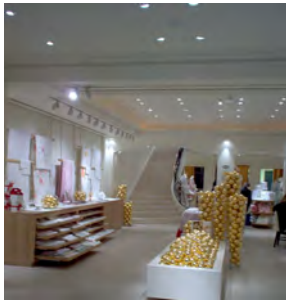

Decorative furniture : **Various Suppliers, Italy.**

Technical furniture : **Various Suppliers, Italy**

Project's specifications :

- facade: natural brass, black painted glass,
- windows : natural brass with high performance extra-light glass
- floor : carpet, natural wood
- ceilings : plaster boards
- lighting : design by Viabizzuno Italy
- perimetral furniture : natural nut, natural brass, extra-light glass
- perimetral shelving : extra light glass, velvet, saffiano
- central furniture : natural brass, natural nut, extra-light glass
- scenografic furniture : leather, fabrics