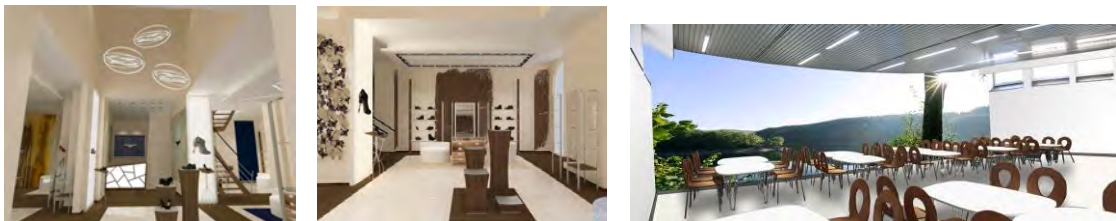

The history book twothousandseventeen.

21architettura

THE HISTORY BOOK

Projects @ 2019.

Corporate Clients @ 2017.

Sergio Alberto Danese

Milano 21.10.1959

Via San Antonio 79, 28040 Lesa, NO