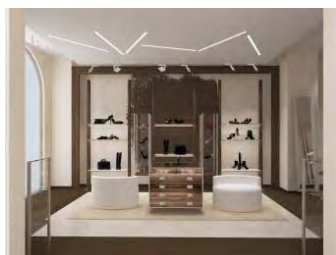

Alberto Guardiani, Flag ship, Milan , Italy.....2013 – 2014

Design : Giorgio Armani & Claudio Silvestrin London UK.

Mission : project director responsible for design, budget, permits process, bidding, G.C. awarding, construction, relashions with the City of Beverly Hills, rappresentative of the Company in front of the Ownership and his local team in charge of the construction of the building;

General Contractor : Alain Hirsh Construction Co, Long Beach, CA, Usa.

**Local Architect : Dennis Group San Diego, CA, Usa.
Space Architects Los Angeles, CA, Usa.
PB Architects, Newport Coast, CA, Usa.**

Lighting : Viabizzuno Italia Spa, Italy.

Furniture : Permasteelisa Retail Spa Italia, Italy.

Decorative furniture : DeSede CH, Switzerland

Central furniture : Azucena Milan, Italy.

Perimetral displays : Viabizzuno Italia Spa, Italy

Project's specifications :

- facade : red Frane marble;
- windows : natural brass with high performance extra-light glass
- floor and staircase : self leveling magnesite, with special sealing of the slab joins and under floor
- partitions : plaster boards
- ceilings : plaster boards
- lighting : design by Viabizzuno Italy
- perimetral furniture : natural nut, natural brass, feltro panels
- perimetral shelving : special alluminium with no-wire lighting power system
- central furniture : natural brass, natural nut, extra-light glass
- facilities : custom design in Vals stone
- roof : event space in Vals stone, natural nut wood with garden area