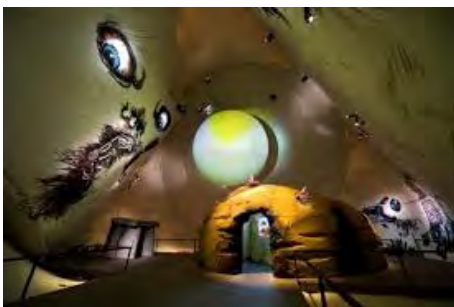

Prada Spa, The Transformer, a Cultural Pavilion, Seoul, SK.....2009.

Design : AMO-OMA, Rem Koolhaas, NL.

Mission : **Project Director responsible for design, budget, permits process, bidding, G.C. awarding, refurbishing, construction, event coordinator representative of the Company in front of the City of Seoul.**

General Contractor : **Eunmin, Seoul, SK.**

Local Architect : **Eunmin, Seoul, SK.**

Technical Partner : **LG Electronics, Seoul, SK**

Furniture : **Various Suppliers, Italy.**

Lighting : **Various Suppliers, Italy.**

Decorative furniture : **Various Suppliers, Italy.**

Technical furniture : **Various Suppliers, Italy.**

Project's specifications :

structure : bolded steel beams
skin : Cocoon poliammyde film, painted white
floor : carpet, stone, wood
facilities : lounges, cafeteria, meeting rooms

entrance bridge : steel, wood, glass
lighting : .various
service block : shipping containers with glass edge