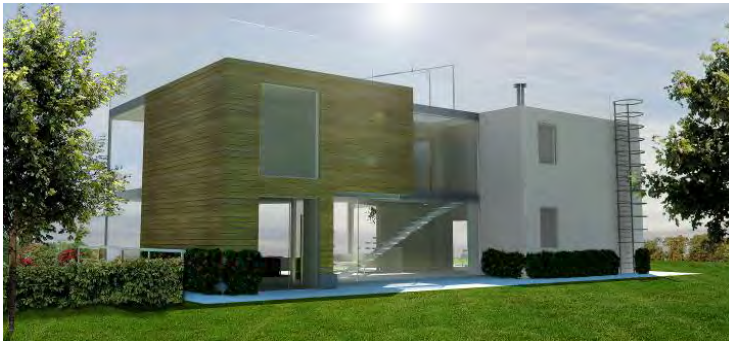

Villa, Massino Visconti, Lake Maggiore District, TBC.....2010

Design : 21architettura, Sergio A. Danese Architects

Mission : design, interior design, budget, bidding, G.C. awarding, construction, accounting.

General Contractor : TBC

Furniture : various, Italy

Lighting : Artemide, IGuzzini Italia Spa, Italy

Decorative furniture : various, Italy

furniture : various, Italy

Project's specifications :

- facade: natural oak wood, light with external paint
- windows : steel
- floor : light grey resin, italian nut wood
- roof : glass front, natural stone floor
- lighting : various
- furniture : various, custom made
- external staircase : steel, natural wood
- garden : lawn, pool with oak path